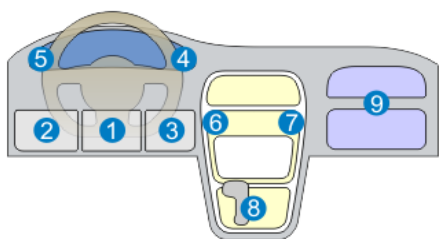

OBD Port Location:

1. Just below the steering wheel column
2. Left side of the steering wheel column
3. Right side of the steering wheel column
4. On the right side of the dashboard
5. On the left side of the dashboard
6. On the left side of central console
7. On the right side of the central console
8. Under the glove box
9. Within the drawer