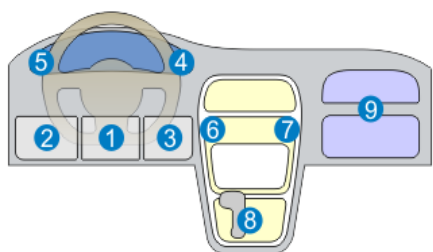

Fiat	Punto	2005/09-2016/06		199	○	●	A	433Mhz
Ford	Edge	2015/01-2016/06		CD389	○	●	A/S	433Mhz
Ford	Explorer	2011/01-2016/06		U502	●	●	S	433Mhz
KIA	Sorento	2009/01-2012/06		XM	●	●	O	433Mhz
KIA	Sorento	2012/07-2016/06		UM	●	●	O	433Mhz
Ford	Mustang	2015/01-2016/06			○	●	A/S	433Mhz
Ford	Mustang	2014/05-2015/12		S550	○	●	S	433Mhz
Ford	Mustang	2004/09-2015/12		S197	○	●	S	433Mhz
Jeep	Compass	2014/09-2016/12		MK49	●	●	A	433Mhz
Jeep	Compass	2006/05-2014/08		MK49	○	●	A	433Mhz
Maserati	Ghibli	2013/11-2016/06		M157	○	●	A	433Mhz
Maserati	Grand Cabrio	2010/06-2015/12			○	●	A	433Mhz
Maserati	GranTurismo	2010/09-2013/12			○	●	A	433Mhz
Opel/Vauxhall	Antara	2016/01-2016/12		C105	●	●	O/S	433Mhz
Opel/Vauxhall	Antara	2014/06-2015/12		C105	○	●	Copy only	433Mhz
Opel/Vauxhall	Antara	2010/11-2014/05		C105	○	●	A	433Mhz
Opel/Vauxhall	Antara	2006/01-2010/10		C105	○	●		433Mhz
Alfa Romeo	Giulia	2016/01-2016/12	433Mhz		○	●	A	433Mhz
Maserati	GranTurismo	2014/01-2016/12			○	●		433Mhz
KIA	Soul	2009/02-2013/10		AM	●	●	O	433Mhz
KIA	Soul	2013/11-2016/06		PS	●	●	O	433Mhz
KIA	Sportage	2010/01-2013/12		SL	●	●	O	433Mhz
Jeep	D-CUV	2013/05-2016/12		KL	○	●	A	433Mhz
Jaguar	XJ	2010/01-2015/12		X351	●	●	A/O	433Mhz
Peugeot	Boxer Combi	2013/12-2016/06		X2/50	●	●	O	433Mhz

OBD Port Location:

1. Just below the steering wheel column
2. Left side of the steering wheel column
3. Right side of the steering wheel column
4. On the right side of the dashboard
5. On the left side of the dashboard
6. On the left side of central console
7. On the right side of the central console
8. Under the glove box
9. Within the drawer