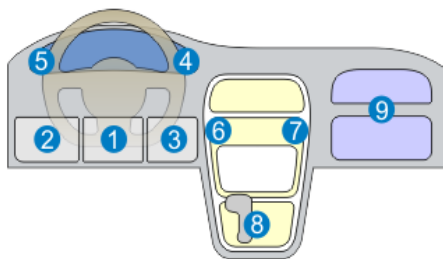

Make	Model	Year Range	Feature	Model code	OBD II Function	Programming Status	TireType/ Pressure Selection	Relearn Type	Frequency	Sensor Manufacturer
Volvo	S80	07/2014-12/2016	433MHz		○	●	○	A	433MHz	Continental
Volvo	S80	01/2004-06/2014	433MHz		○	●	○	A	433MHz	Continental
Volvo	S90	01/2016-12/2017	Indirect		○	○	○	A	N/A	N/A
Volvo	S90	01/2016-12/2017		V541	○	●	○	A	433MHz	Schrader
Volvo	V40	01/2012-12/2017		Y555,Y556	○	●	○	A	433MHz	Continental
Volvo	V50	01/2003-06/2014		V5004-124	○	●	○	A	433MHz	Continental
Volvo	V60	07/2014-12/2017			○	●	○	A	433MHz	Continental
Volvo	V60	09/2010-06/2014		Y352	○	●	○	A	433MHz	Continental
Volvo	V70	07/2014-12/2017		Y285	○	●	○	A	433MHz	Continental
Volvo	V70	01/2008-06/2014		Y285/V714	○	●	○	A	433MHz	Continental
Volvo	V90	01/2015-12/2017		V542	○	●	○	A	433MHz	Schrader
Volvo	XC60	05/2008-12/2016		Y413	○	●	○	A	433MHz	Continental
Volvo	XC70	07/2014-12/2017			○	●	○	A	433MHz	Continental
Volvo	XC70	01/2008-06/2014		Y381	○	●	○	A	433MHz	Continental
Volvo	XC70	01/2003-12/2007		Y381	○	●	○	A	433MHz	Schrader
Volvo	XC90	09/2016-12/2017	Indirect		○	○	○	A	N/A	N/A
Volvo	XC90	01/2002-06/2017		Y289	○	●	○	A	433MHz	Schrader
Volvo	XC90(LCV)	06/2015-06/2017		Y289	○	●	○	A	433MHz	Schrader
Volvo	XC90(LCV)	06/2015-06/2017		V526	○	●	○	A	433MHz	Schrader

OBID Port Location:

1. Just below the steering wheel column
2. Left side of the steering wheel column
3. Right side of the steering wheel column
4. On the right side of the dashboard
5. On the left side of the dashboard
6. On the left side of central console
7. On the right side of the central console
8. Under the glove box
9. Within the drawer