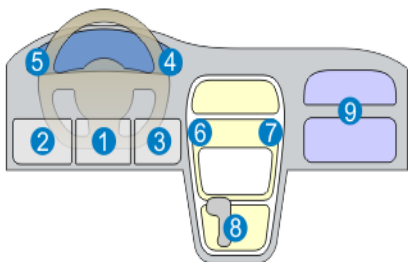

OBD Port Location:

1. Just below the steering wheel column
2. Left side of the steering wheel column
3. Right side of the steering wheel column
4. On the right side of the dashboard
5. On the left side of the dashboard
6. On the left side of central console
7. On the right side of the central console
8. Under the glove box
9. Within the drawer