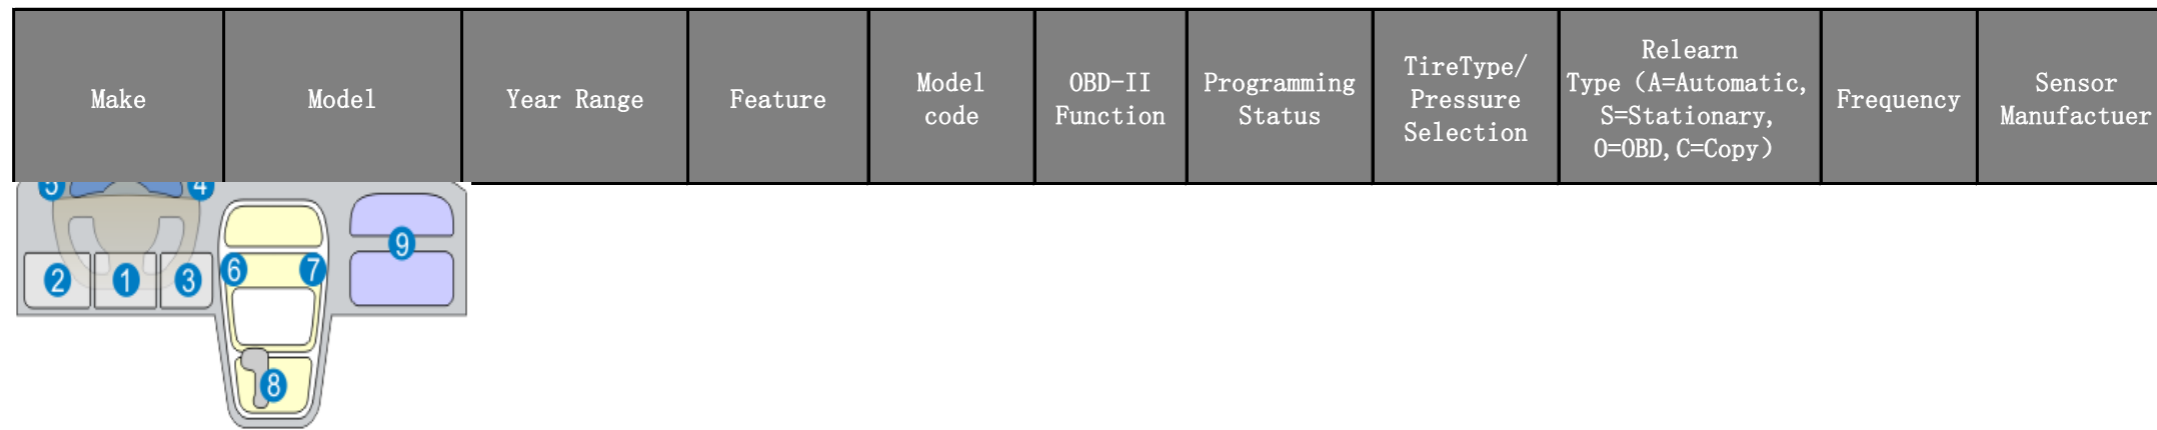

OBD Port Location:

1. Just below the steering wheel column
2. Left side of the steering wheel column
3. Right side of the steering wheel column
4. On the right side of the dashboard
5. On the left side of the dashboard
6. On the left side of central console
7. On the right side of the central console
8. Under the glove box
9. Within the drawer