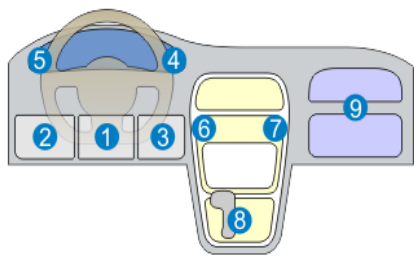

Make	Model	Year Range	Feature	Model code	OBD II Function	Programming Status	TireType/ Pressure Selection	Relearn Type	Frequency	Sensor Manufacturer
Volvo	XC60	05/2008-12/2016		Y413	●	●	○	A/O	433MHz	Continental
Volvo	XC70	07/2014-12/2017			●	●	○	A/O	433MHz	Continental
Volvo	XC70	01/2008-06/2014		Y381	●	●	○	A/O	433MHz	Continental
Volvo	XC70	01/2003-12/2007		Y381	●	●	○	A/O	433MHz	Schrader
Volvo	XC90	01/2002-06/2017		Y289	●	●	○	A/O	433MHz	Schrader
Volvo	XC90(LCV)	06/2015-06/2017		V526	●	●	○	A/O	433MHz	Schrader
Volvo	XC90(LCV)	06/2015-06/2017		Y289	●	●	○	A/O	433MHz	Schrader

OBD Location:

1. Just below the steering wheel column
2. Left side of the steering wheel column
3. Right side of the steering wheel column
4. On the right side of the dashboard
5. On the left side of the dashboard
6. On the left side of central console
7. On the right side of the central console
8. Under the glove box
9. Within the drawer