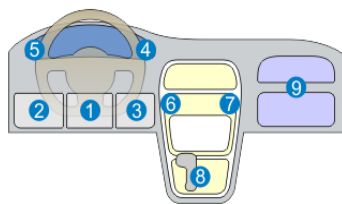

OBD Port Location:

1. Just below the steering wheel column
2. Left side of the steering wheel column
3. Right side of the steering wheel column
4. On the right side of the dashboard
5. On the left side of the dashboard
6. On the left side of central console
7. On the right side of the central console
8. Under the glove box
9. Within the drawer